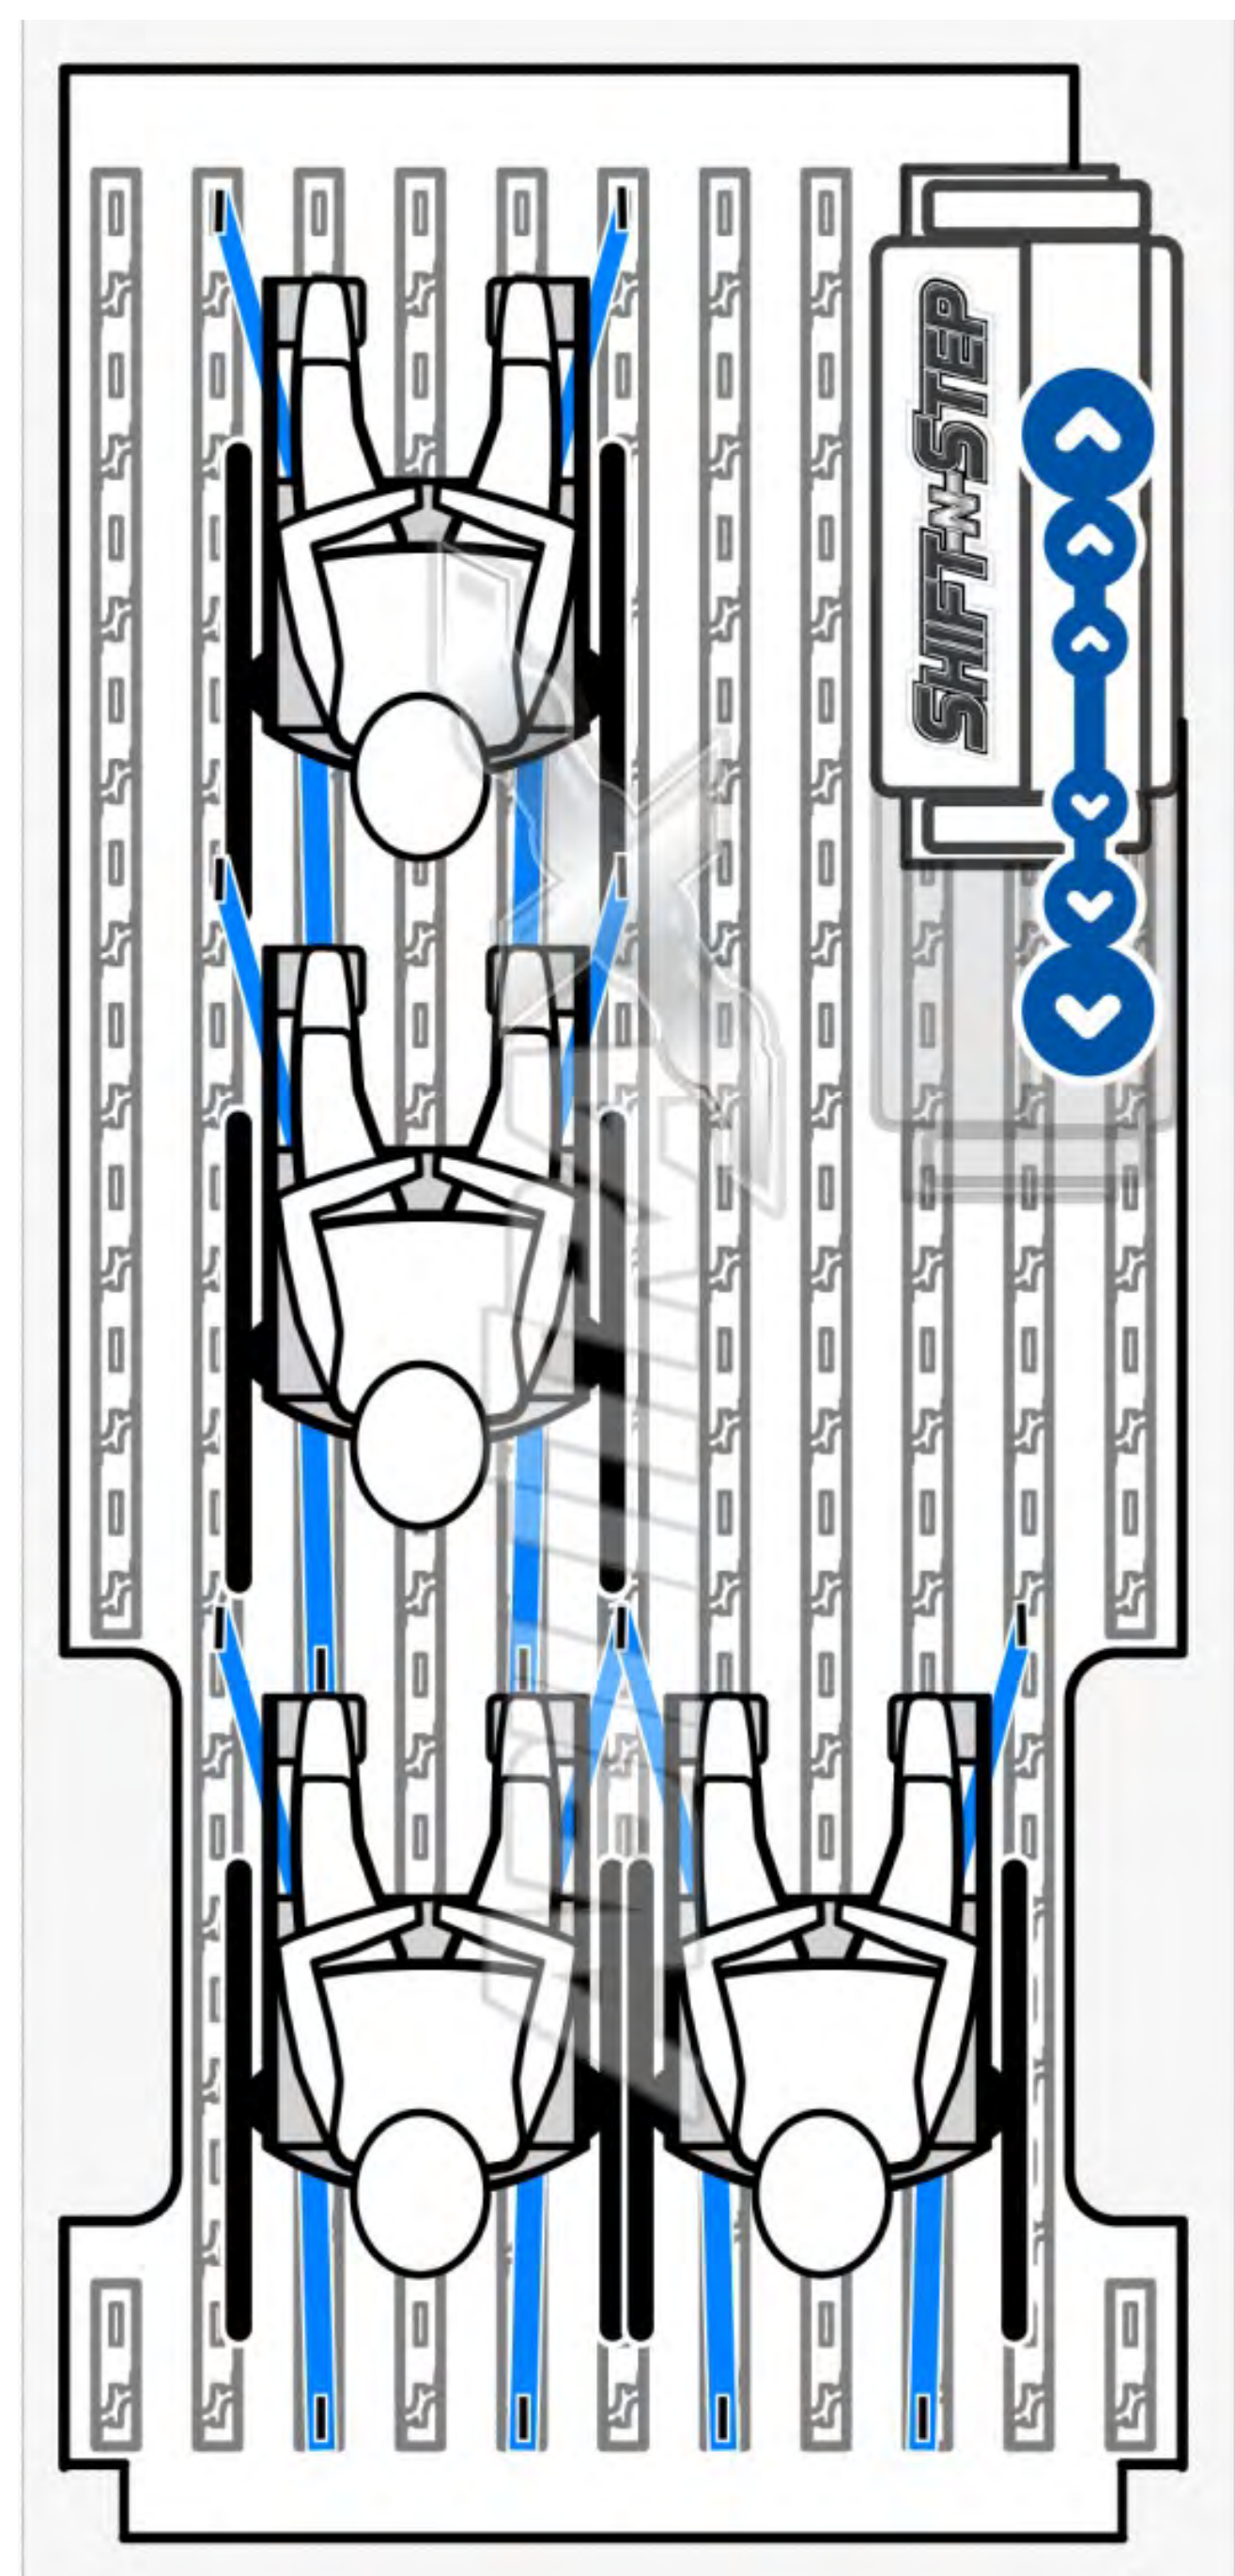

ABILITYBUS

Available on Ford Transit 148" Wheelbase

Model Codes X2C & X2X

Equipped with:

- AbiliTrax Flooring System
- Shift-N-Step Dual Access Lift System
- CamLock2 Quick Disconnect Seats

Create a Variety of Seating & Wheelchair Combinations In Minutes

Fits Max 4 Wheelchair Positions
Fits Max 11 Ambulatory Seating
(Plus Driver)

Find the AbiliTrax Dealer Near You 800-500-6181 - www.abilitrax.com

ABILITYBUS

Available on Ford Transit 148" Wheelbase

Model Codes X2C & X2X

visit: <http://www.abilitrax.com/van-seating-layout-designer>