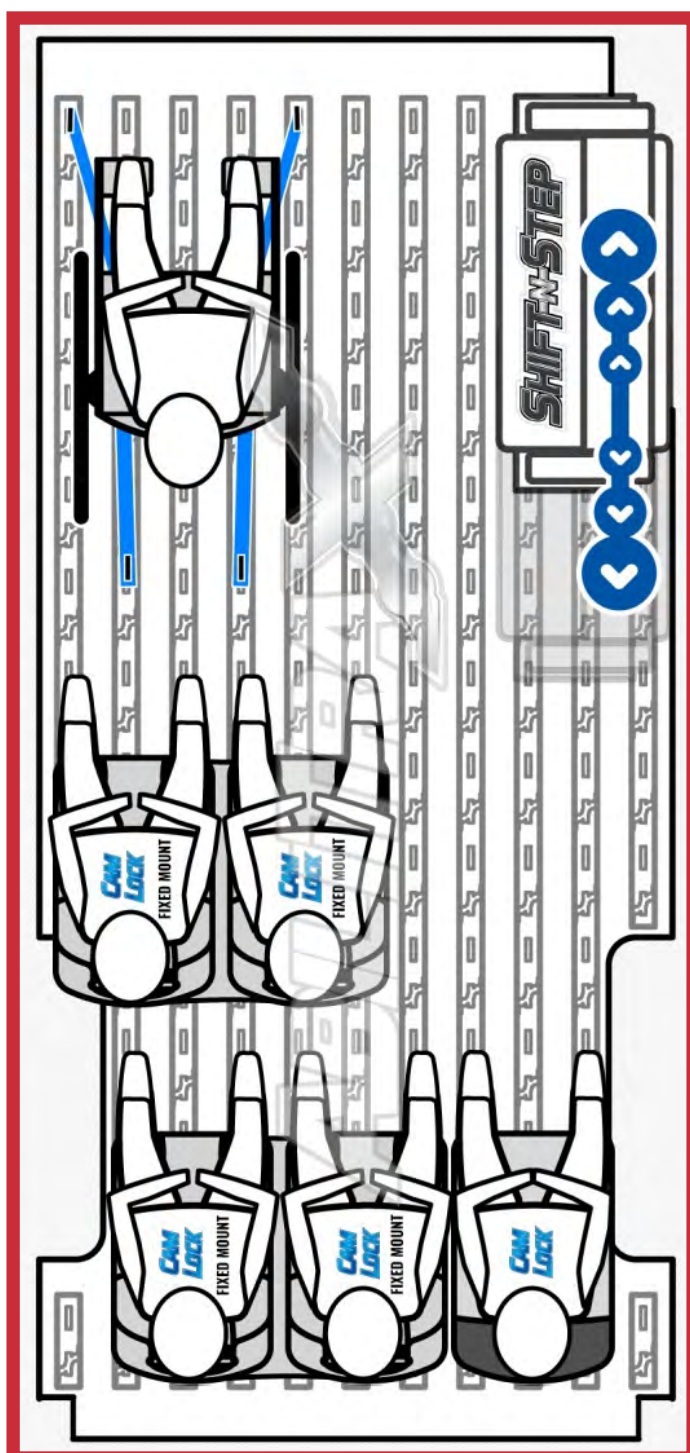

ABILITYBUS

Available on Ford Transit 148" Wheelbase

Model Codes X2C & X2X

Equipped with:

- AbiliTrax Flooring System
- Shift-N-Step Dual Access Lift System
- CamLock2 Quick Disconnect Seats

Create a Variety of Seating & Wheelchair Combinations In Minutes

Fits Max 4 Wheelchair Positions
Fits Max 11 Ambulatory Seating
(Plus Driver)

Find the AbiliTrax Dealer Near You 800-500-6181 - www.abilitrax.com

ABILITYBUS

Available on Ford Transit 148" Wheelbase

Model Codes X2C & X2X

visit: <http://www.abilitrax.com/van-seating-layout-designer>