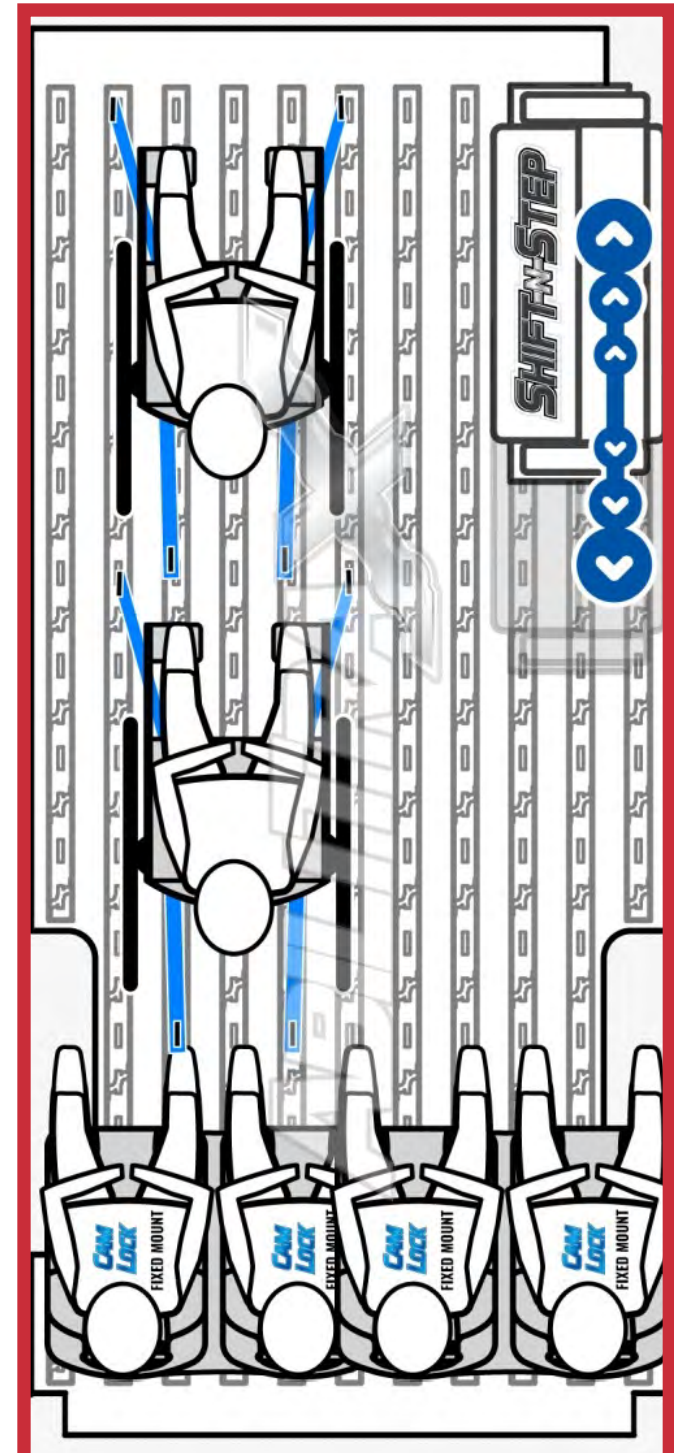

ABILITYBUS

Available on Ford Transit 148" Wheelbase

Model Codes X2C & X2X

Equipped with:

- AbiliTrax Flooring System
- Shift-N-Step Dual Access Lift System
- CamLock2 Quick Disconnect Seats

Create a Variety of Seating & Wheelchair Combinations In Minutes

Fits Max 4 Wheelchair Positions
Fits Max 11 Ambulatory Seating
(Plus Driver)

Find the AbiliTrax Dealer Near You 800-500-6181 - www.abilitrax.com

ABILITYBUS

Available on Ford Transit 148" Wheelbase

Model Codes X2C & X2X

visit: <http://www.abilitrax.com/van-seating-layout-designer>