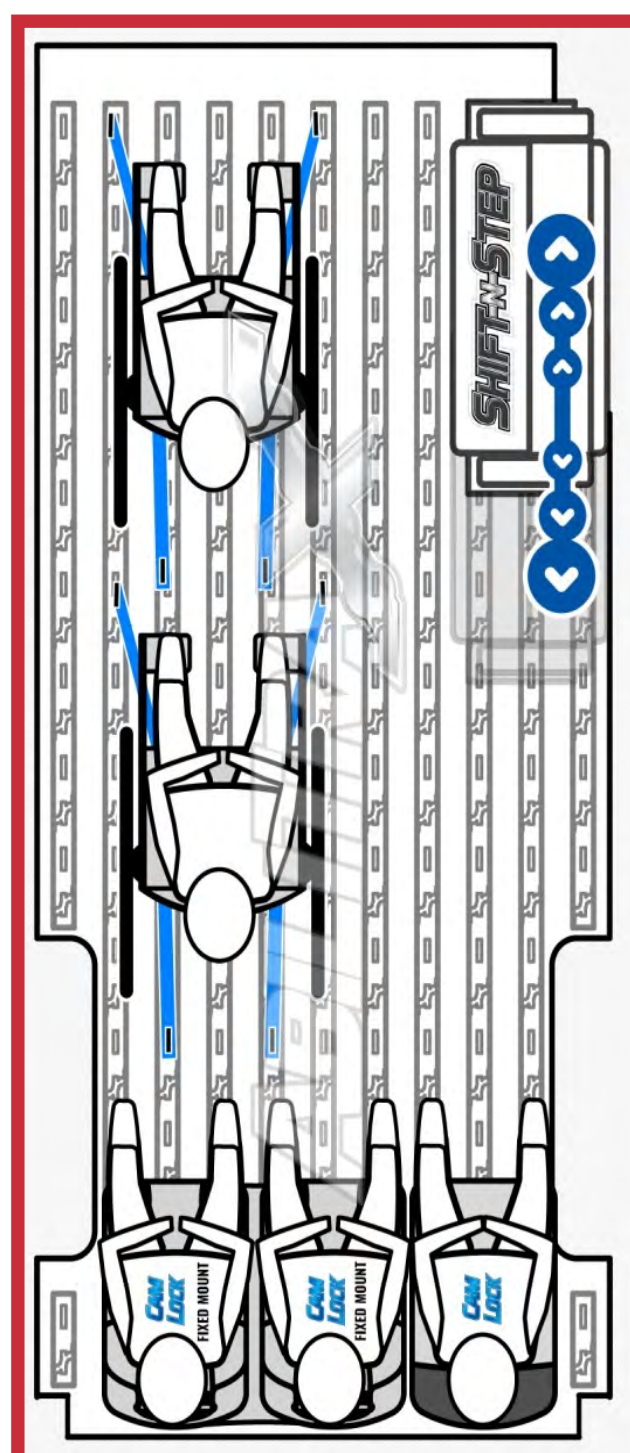

ABILITYBUS

Available on Ford Transit 148" Wheelbase

Model Codes X2C & X2X

Equipped with:

- AbiliTrax Flooring System
- Shift-N-Step Dual Access Lift System
- CamLock2 Quick Disconnect Seats

Create a Variety of Seating & Wheelchair Combinations In Minutes

Fits Max 4 Wheelchair Positions
Fits Max 11 Ambulatory Seating
(Plus Driver)

Find the AbiliTrax Dealer Near You 800-500-6181 - www.abilitrax.com

ABILITYBUS

Available on Ford Transit 148" Wheelbase

Model Codes X2C & X2X

visit: <http://www.abilitrax.com/van-seating-layout-designer>