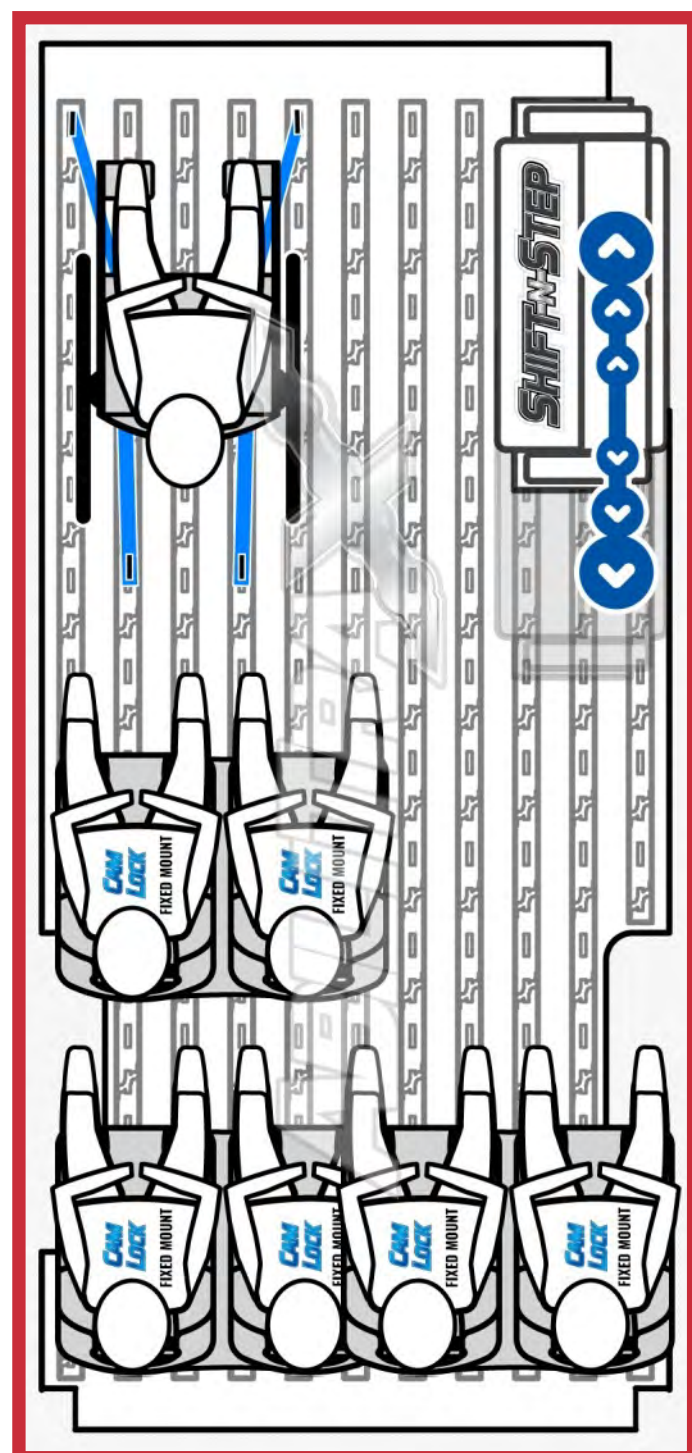

ABILITYBUS

Available on Ford Transit 148" Wheelbase

Model Codes X2C & X2X

Equipped with:

- AbiliTrax Flooring System
- Shift-N-Step Dual Access Lift System
- CamLock2 Quick Disconnect Seats

Create a Variety of Seating & Wheelchair Combinations In Minutes

Fits Max 4 Wheelchair Positions
Fits Max 11 Ambulatory Seating
(Plus Driver)

Find the AbiliTrax Dealer Near You 800-500-6181 - www.abilitrax.com

ABILITYBUS

Available on Ford Transit 148" Wheelbase

Model Codes X2C & X2X

visit: <http://www.abilitrax.com/van-seating-layout-designer>