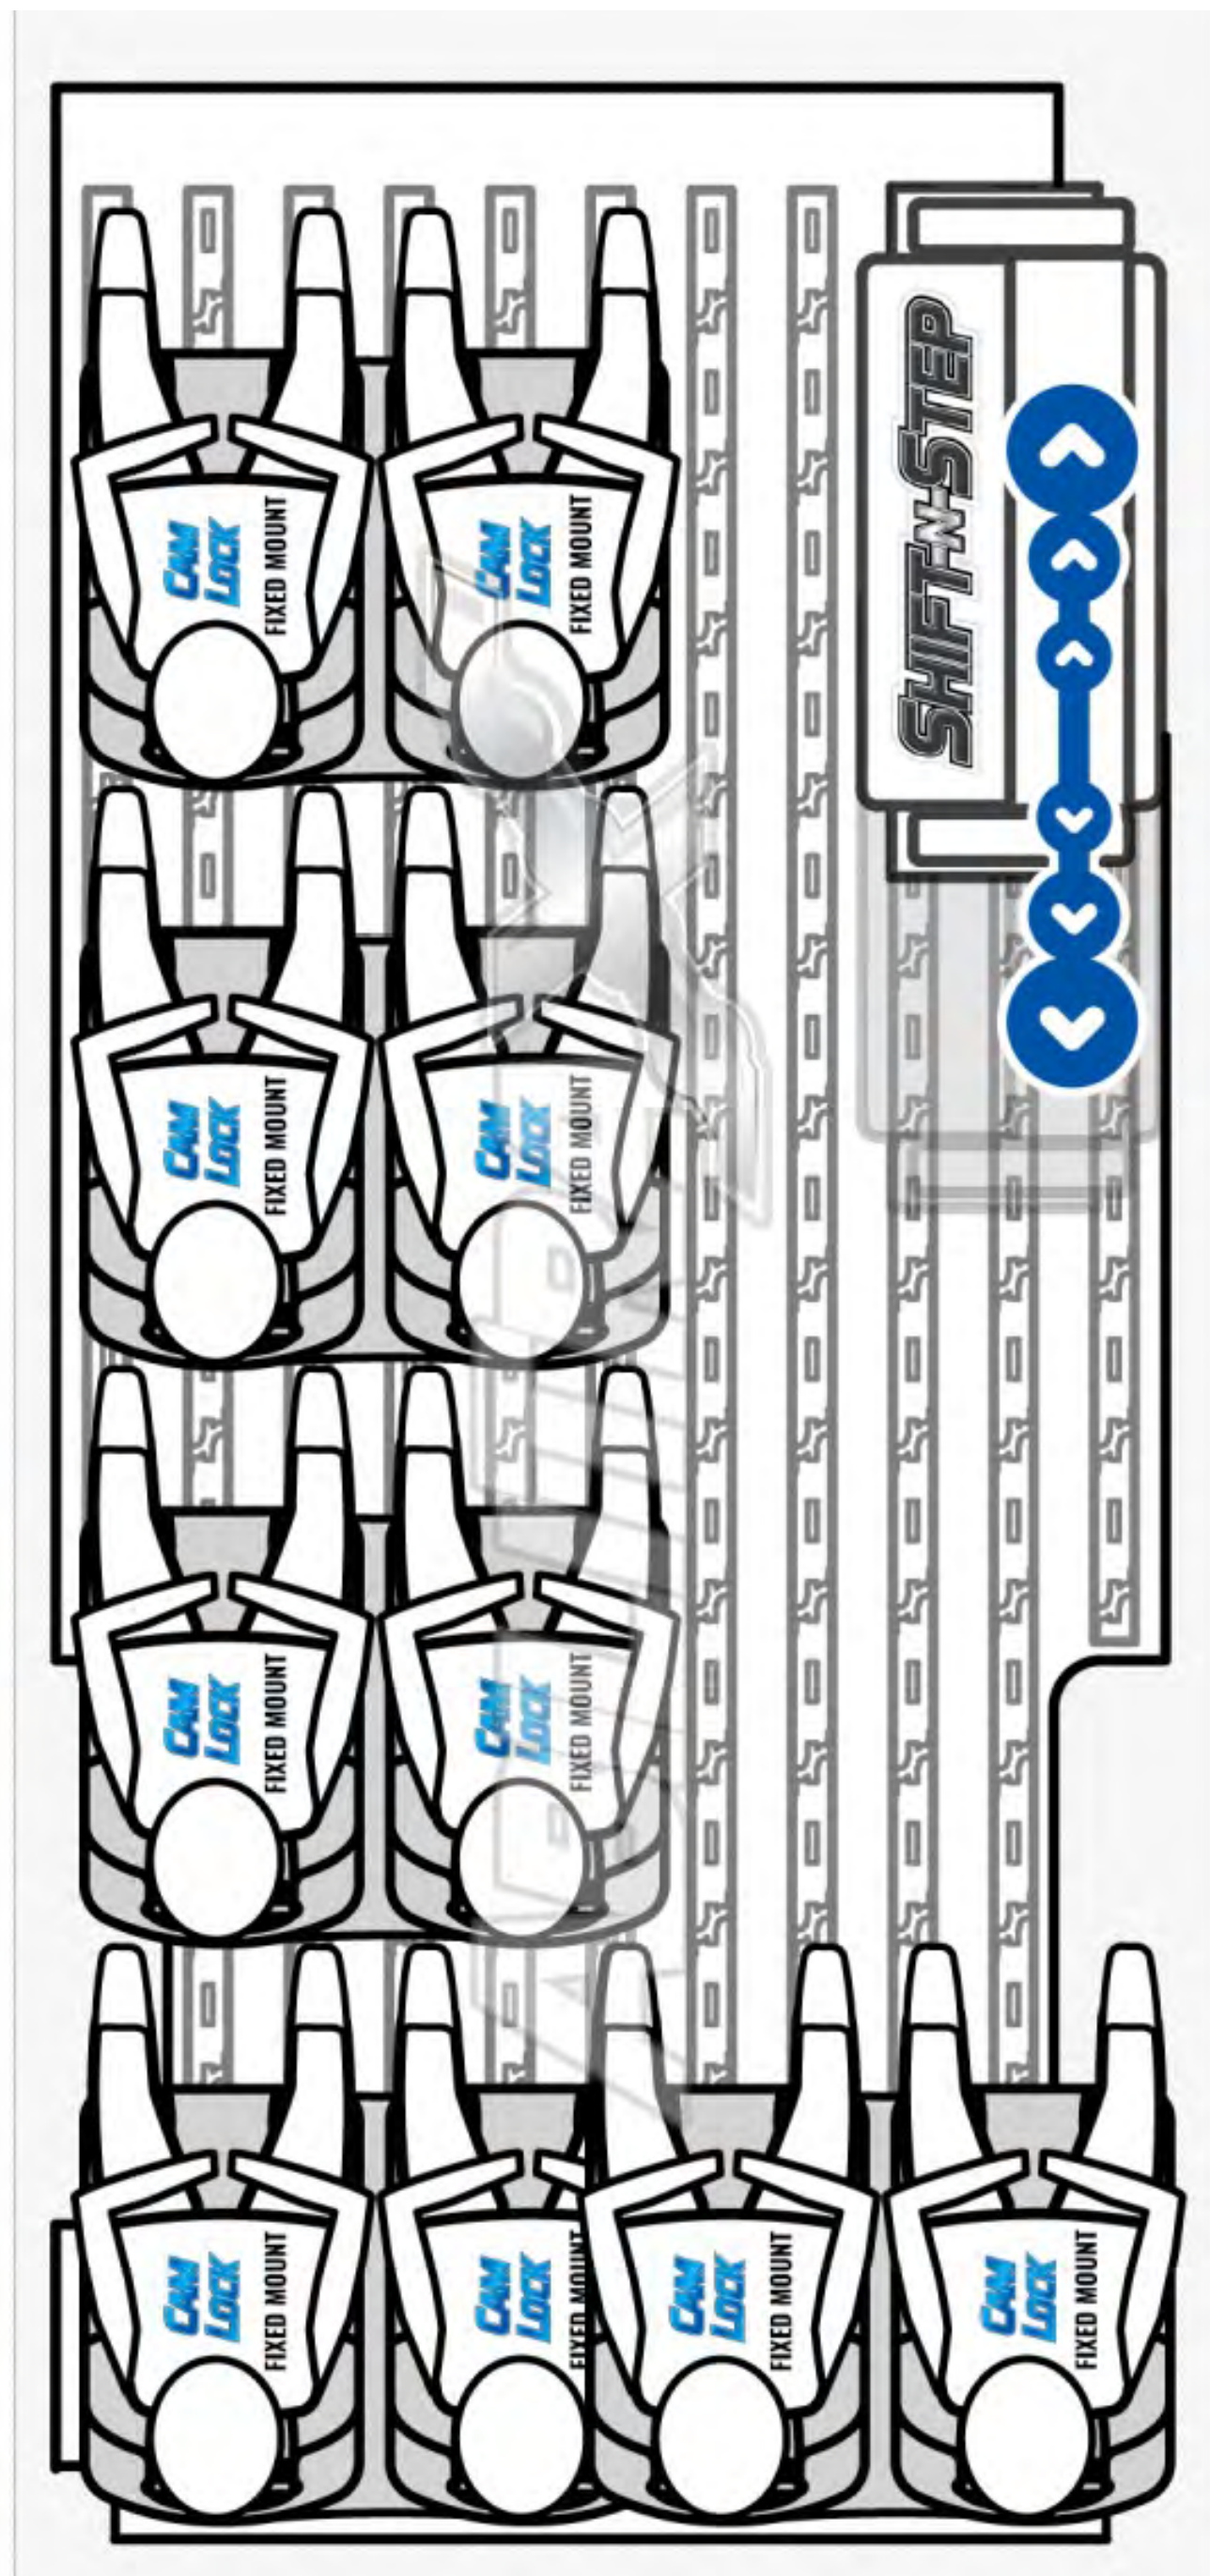

ABILITYBUS

Available on Ford Transit 148" Wheelbase

Model Codes X2C & X2X

Equipped with:

- AbiliTrax Flooring System
- Shift-N-Step Dual Access Lift System
- CamLock2 Quick Disconnect Seats

Create a Variety of Seating & Wheelchair Combinations In Minutes

Fits Max 4 Wheelchair Positions
Fits Max 11 Ambulatory Seating
(Plus Driver)

Find the AbiliTrax Dealer Near You 800-500-6181 - www.abilitrax.com

ABILITYBUS

Available on Ford Transit 148" Wheelbase

Model Codes X2C & X2X

visit: <http://www.abilitrax.com/van-seating-layout-designer>