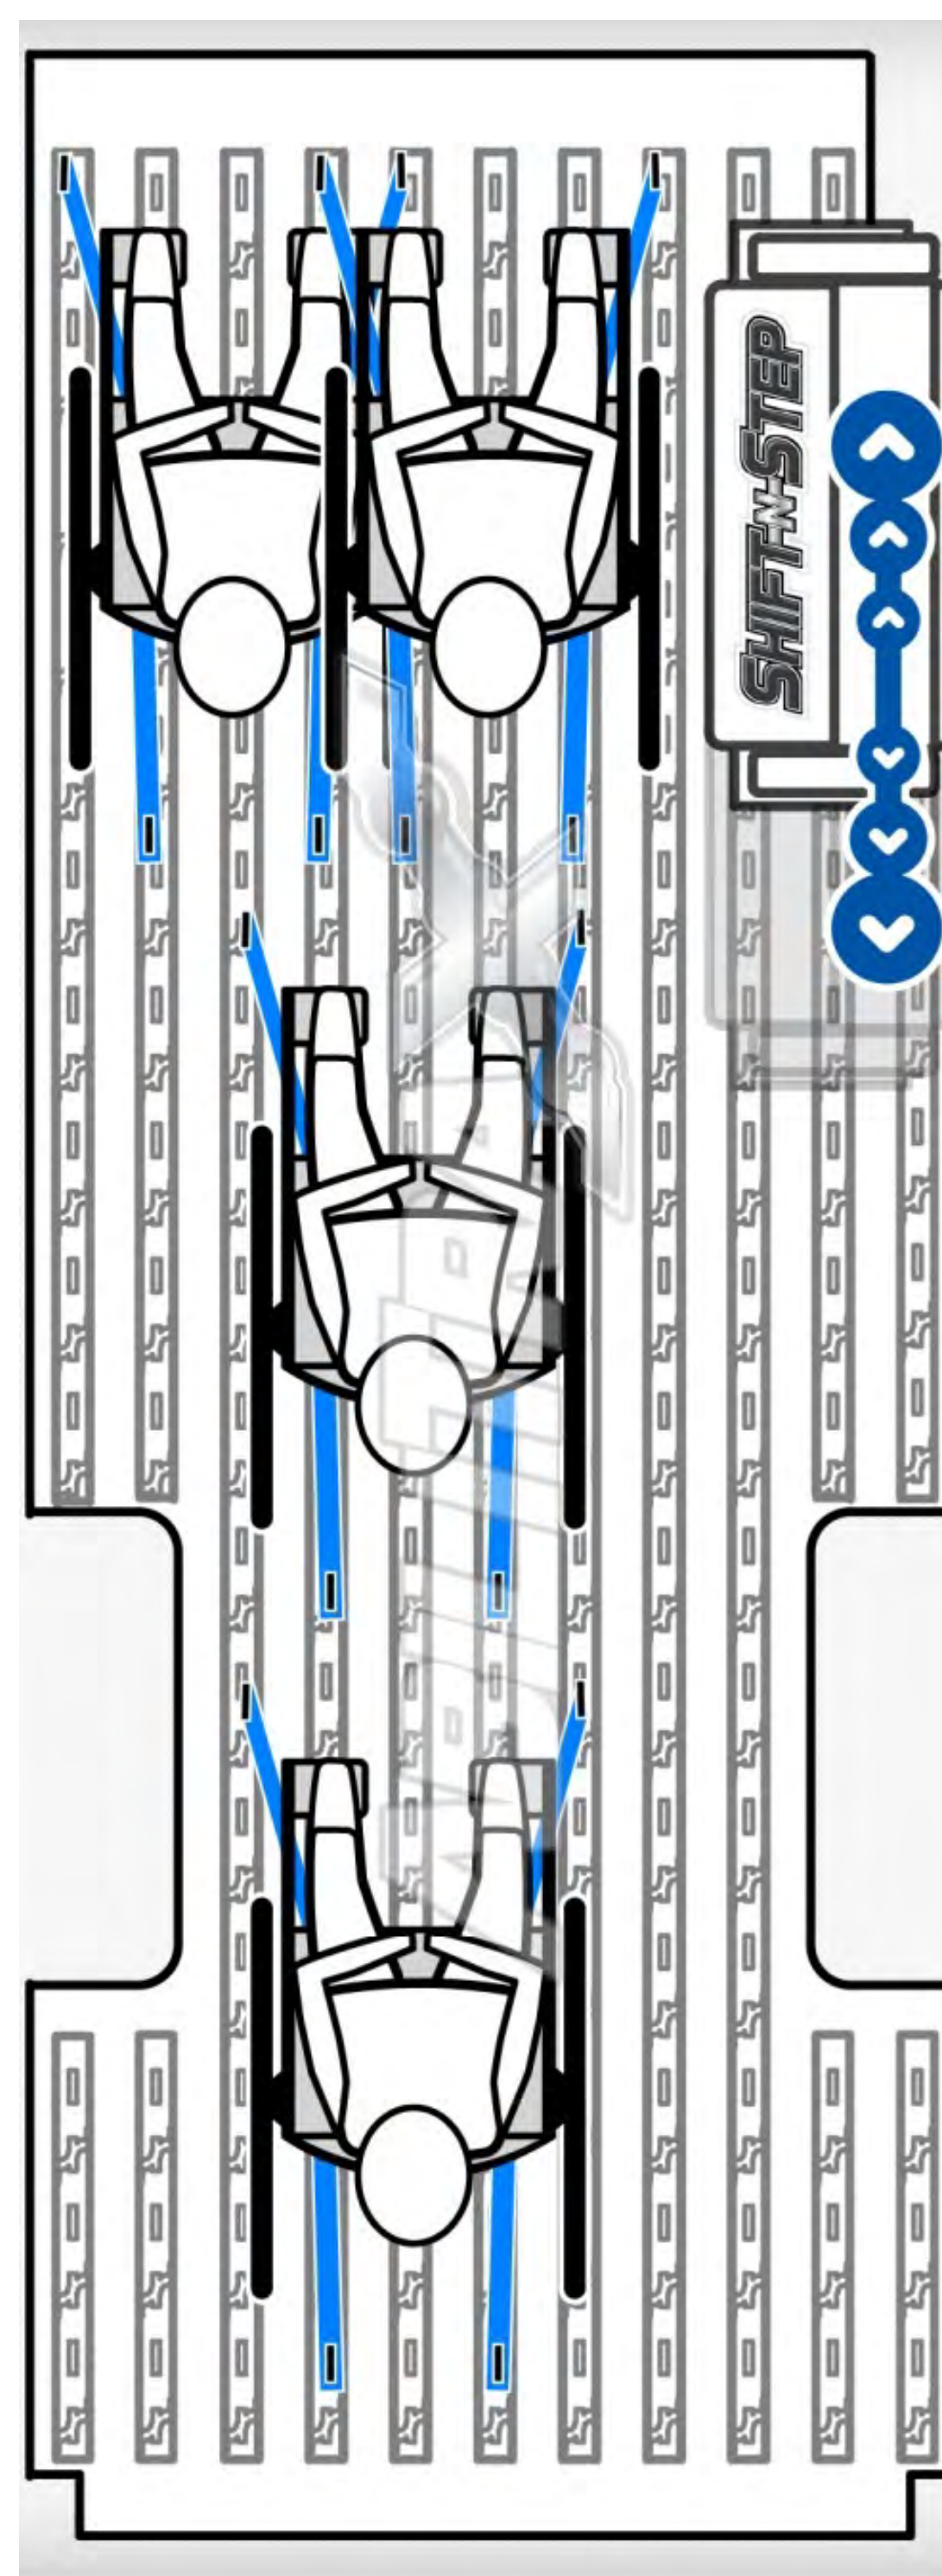

# ABILITYBUS EL

Available on Ford Transit 148" Extended Wheelbase

Equipped with:

- AbiliTrax Flooring System
- Shift-N-Step Dual Access Lift System
- CamLock2 Quick Disconnect Seats

Create a Variety of Seating & Wheelchair Combinations In Minutes

Fits Max 4 Wheelchair Positions  
Fits Max 12 Ambulatory Seating  
(Plus Driver)

Find the AbiliTrax Dealer Near You 800-500-6181 - [www.abilitrax.com](http://www.abilitrax.com)

# ABILITYBUS EL

Available on Ford Transit 148" Extended Wheelbase

Model Code U4X

visit: <http://www.abilitrax.com/van-seating-layout-designer>