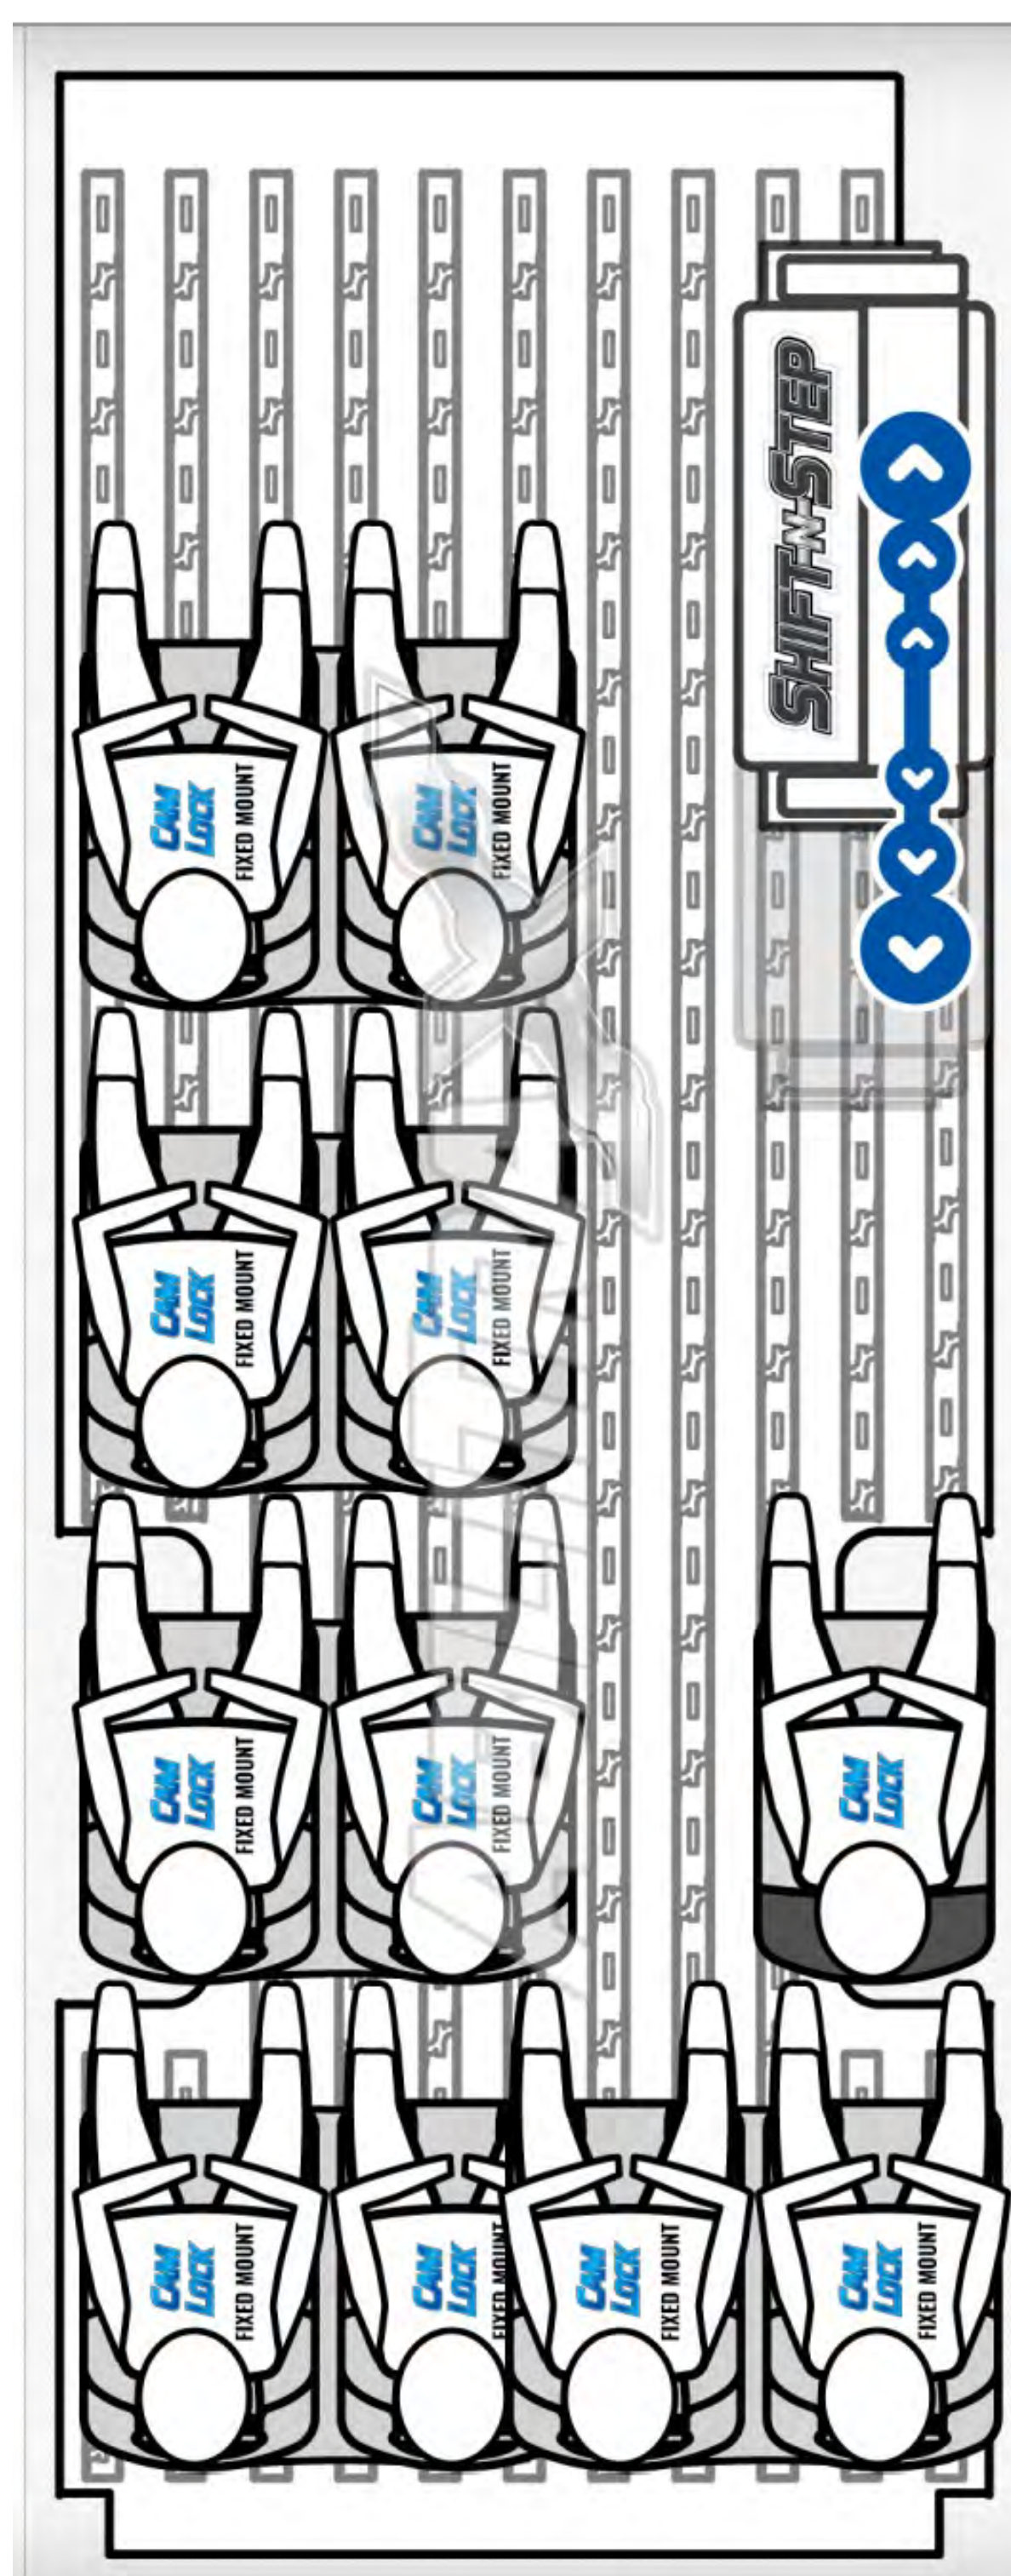

# ABILITYBUS EL

Available on Ford Transit 148" Extended Wheelbase

Equipped with:

- AbiliTrax Flooring System
- Shift-N-Step Dual Access Lift System
- CamLock2 Quick Disconnect Seats

Create a Variety of Seating & Wheelchair Combinations In Minutes

Fits Max 4 Wheelchair Positions  
Fits Max 12 Ambulatory Seating  
(Plus Driver)

Find the AbiliTrax Dealer Near You 800-500-6181 - [www.abilitrax.com](http://www.abilitrax.com)

# ABILITYBUS EL

Available on Ford Transit 148" Extended Wheelbase

Model Code U4X

visit: <http://www.abilitrax.com/van-seating-layout-designer>