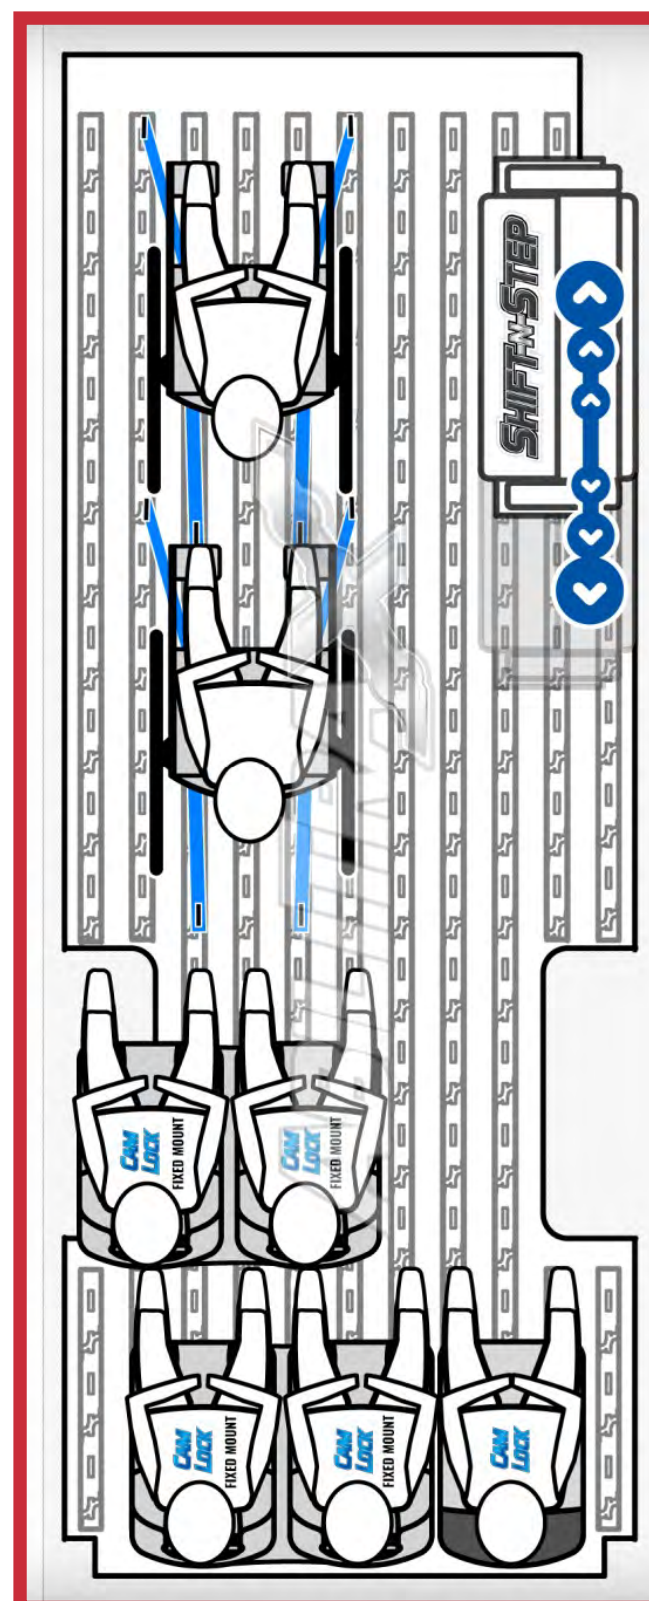

# ABILITYBUS EL

Available on Ford Transit 148" Extended Wheelbase

Equipped with:

- AbiliTrax Flooring System
- Shift-N-Step Dual Access Lift System
- CamLock2 Quick Disconnect Seats

Create a Variety of Seating & Wheelchair Combinations In Minutes

Fits Max 4 Wheelchair Positions  
Fits Max 12 Ambulatory Seating  
(Plus Driver)

Find the AbiliTrax Dealer Near You 800-500-6181 - [www.abilitrax.com](http://www.abilitrax.com)

# ABILITYBUS EL

Available on Ford Transit 148" Extended Wheelbase

Model Code U4X

visit: <http://www.abilitrax.com/van-seating-layout-designer>