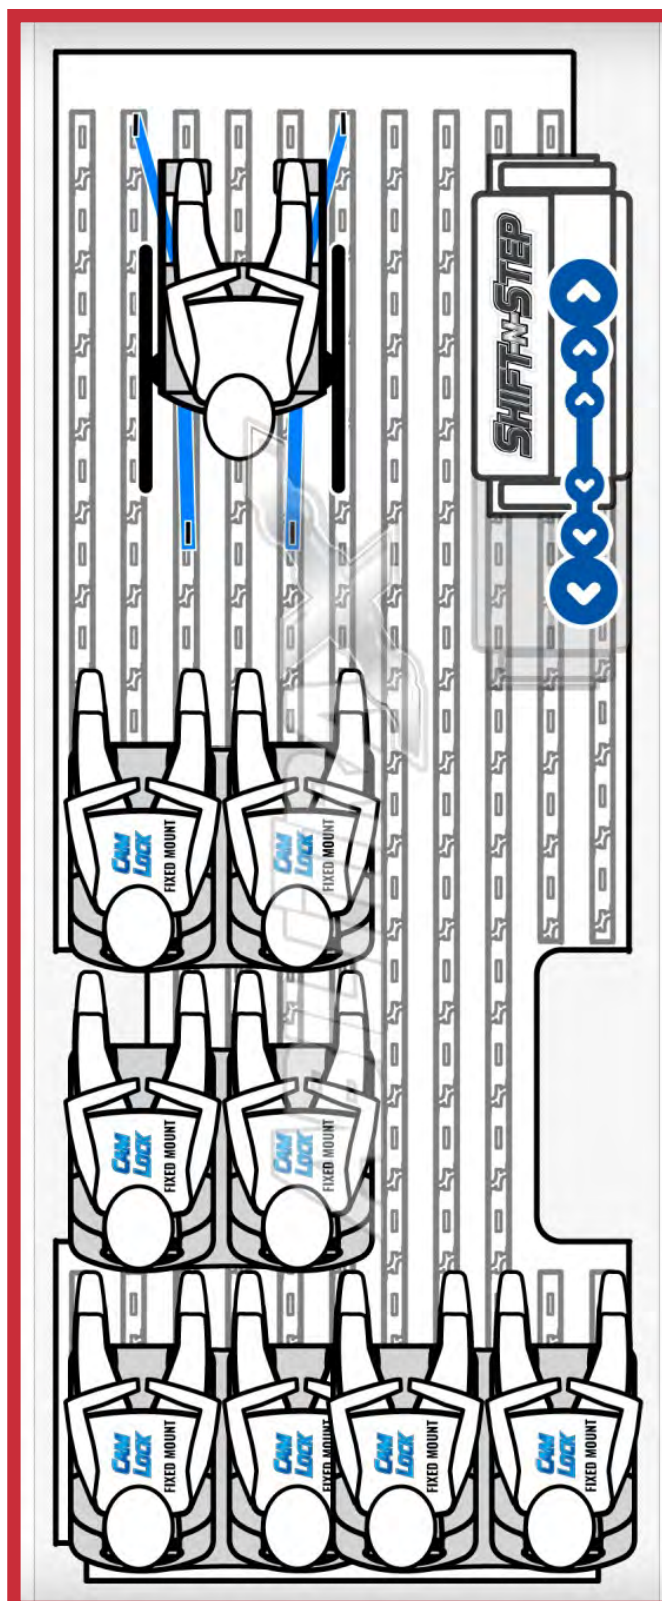

# ABILITYBUS EL

Available on Ford Transit 148" Extended Wheelbase

Equipped with:

- AbiliTrax Flooring System
- Shift-N-Step Dual Access Lift System
- CamLock2 Quick Disconnect Seats

Create a Variety of Seating & Wheelchair Combinations In Minutes

Fits Max 4 Wheelchair Positions  
Fits Max 12 Ambulatory Seating  
(Plus Driver)

Find the AbiliTrax Dealer Near You 800-500-6181 - [www.abilitrax.com](http://www.abilitrax.com)

# ABILITYBUS EL

Available on Ford Transit 148" Extended Wheelbase

Model Code U4X

visit: <http://www.abilitrax.com/van-seating-layout-designer>