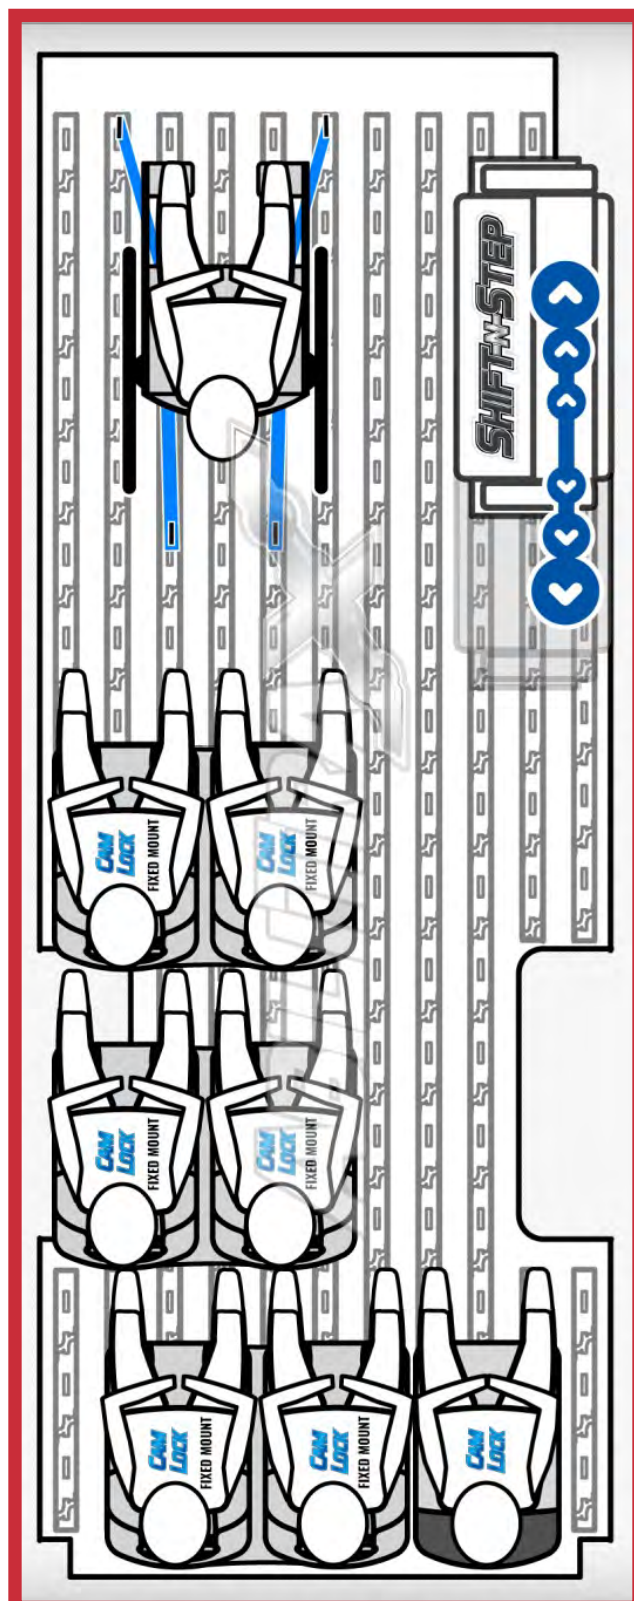

# ABILITYBUS EL

Available on Ford Transit 148" Extended Wheelbase

Equipped with:

- AbiliTrax Flooring System
- Shift-N-Step Dual Access Lift System
- CamLock2 Quick Disconnect Seats

Create a Variety of Seating & Wheelchair Combinations In Minutes

Fits Max 4 Wheelchair Positions  
Fits Max 12 Ambulatory Seating  
(Plus Driver)

Find the AbiliTrax Dealer Near You 800-500-6181 - [www.abilitrax.com](http://www.abilitrax.com)

# ABILITYBUS EL

Available on Ford Transit 148" Extended Wheelbase

Model Code U4X

visit: <http://www.abilitrax.com/van-seating-layout-designer>