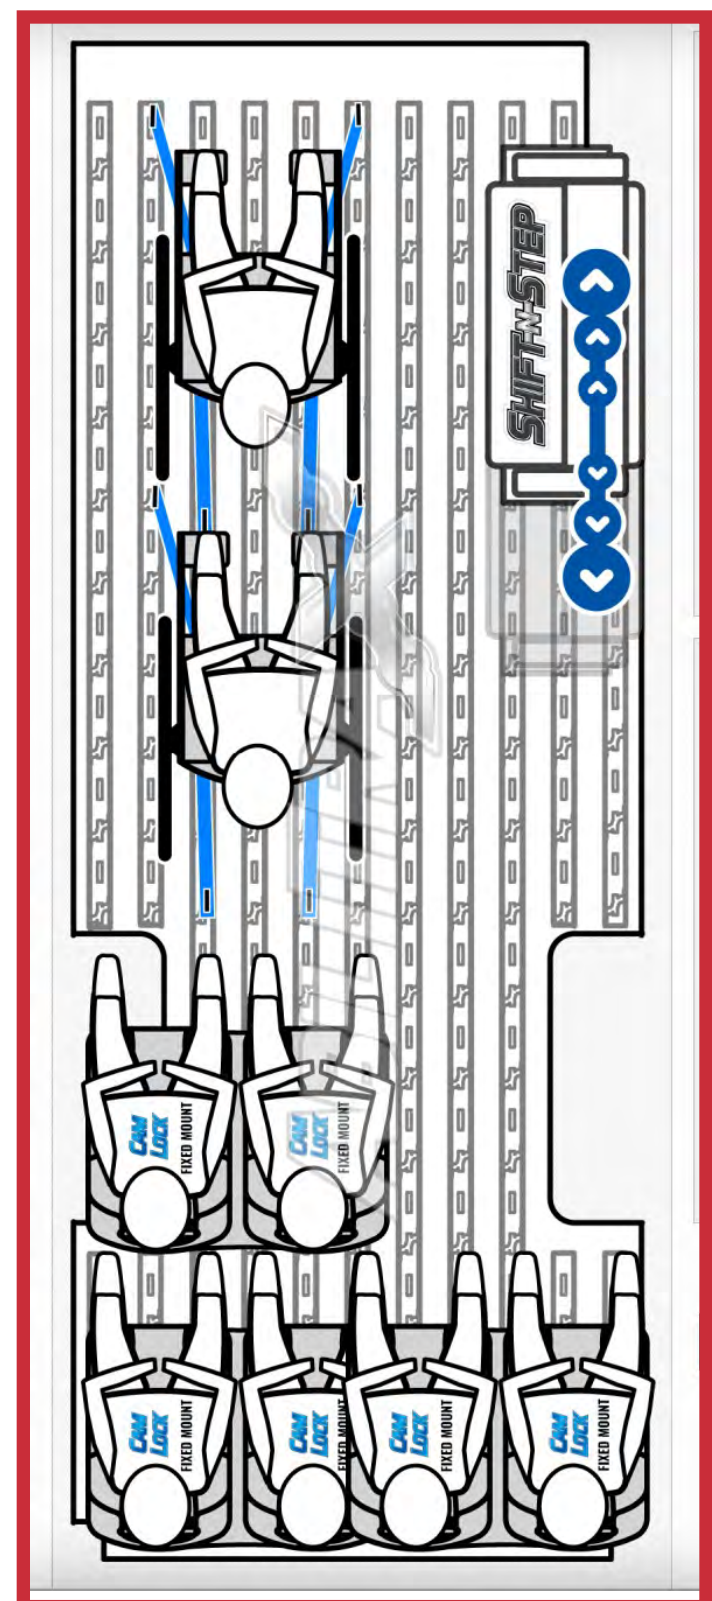

# ABILITYBUS EL

Available on Ford Transit 148" Extended Wheelbase

Equipped with:

- AbiliTrax Flooring System
- Shift-N-Step Dual Access Lift System
- CamLock2 Quick Disconnect Seats

Create a Variety of Seating & Wheelchair Combinations In Minutes

Fits Max 4 Wheelchair Positions  
Fits Max 12 Ambulatory Seating  
(Plus Driver)

Find the AbiliTrax Dealer Near You 800-500-6181 - [www.abilitrax.com](http://www.abilitrax.com)

# ABILITYBUS EL

Available on Ford Transit 148" Extended Wheelbase

Model Code U4X

visit: <http://www.abilitrax.com/van-seating-layout-designer>