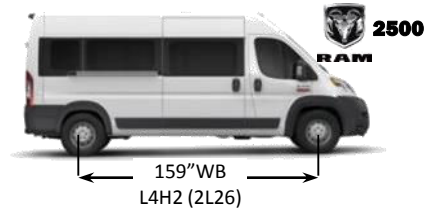

VF Model Lineup

118"

136"

159"

159" Ext

3.6L V6 24-Valve VVT (260lb-ft@280hp)

0 = Chassis Cab

1 = Cargo Van

2 = Window Van

3 = Cut Away

1 = 1500 Ram Promaster

2 = 2500 Ram Promaster

3 = 3500 Ram Promaster

VF1L11

1 = 118"WB H1	SWB Low Roof
2 = 136"WB H1	MWB Low Roof
3 = 136"WB H2	MWB High Roof
4 = 159"WB H1	LWB Low Roof
5 = 159"WB H1 (Ext)	LWB Low Roof w/Extended Body
6 = 159"WB H2	LWB High Roof
7 = 159"WB H2 (Ext)	LWB High Roof w/Extended Body