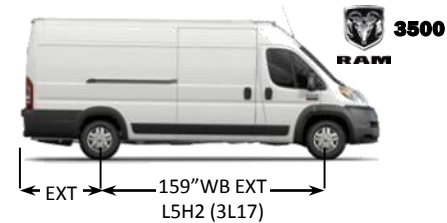

VF Model Lineup

118"

136"

159"

159" Ext

3.6L V6 24-Valve VVT (260lb-ft@280hp)

0 = Chassis Cab

1 = Cargo Van

2 = Window Van

3 = Cut Away

1 = 1500 Ram Promaster

2 = 2500 Ram Promaster

3 = 3500 Ram Promaster

VF1L11

1 = 118"WB H1	SWB Low Roof
2 = 136"WB H1	MWB Low Roof
3 = 136"WB H2	MWB High Roof
4 = 159"WB H1	LWB Low Roof
5 = 159"WB H1 (Ext)	LWB Low Roof w/Extended Body
6 = 159"WB H2	LWB High Roof
7 = 159"WB H2 (Ext)	LWB High Roof w/Extended Body