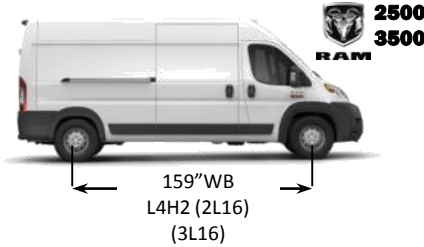

VF Model Lineup

118"

136"

159"

159" Ext

3.6L V6 24-Valve VVT (260lb-ft@280hp)

0 = Chassis Cab

1 = Cargo Van

2 = Window Van

3 = Cut Away

1 = 1500 Ram Promaster

2 = 2500 Ram Promaster

3 = 3500 Ram Promaster

VF1L11

1 = 118"WB H1	SWB Low Roof
2 = 136"WB H1	MWB Low Roof
3 = 136"WB H2	MWB High Roof
4 = 159"WB H1	LWB Low Roof
5 = 159"WB H1 (Ext)	LWB Low Roof w/Extended Body
6 = 159"WB H2	LWB High Roof
7 = 159"WB H2 (Ext)	LWB High Roof w/Extended Body