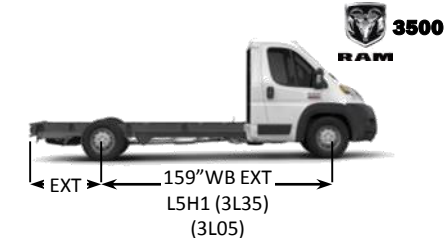

VF Model Lineup

118"

136"

159"

159" Ext

3.6L V6 24-Valve VVT (260lb-ft@280hp)

0 = Chassis Cab

1 = Cargo Van

2 = Window Van

3 = Cut Away

1 = 1500 Ram Promaster

2 = 2500 Ram Promaster

3 = 3500 Ram Promaster

VF1L11

1 = 118"WB H1	SWB Low Roof
2 = 136"WB H1	MWB Low Roof
3 = 136"WB H2	MWB High Roof
4 = 159"WB H1	LWB Low Roof
5 = 159"WB H1 (Ext)	LWB Low Roof w/Extended Body
6 = 159"WB H2	LWB High Roof
7 = 159"WB H2 (Ext)	LWB High Roof w/Extended Body