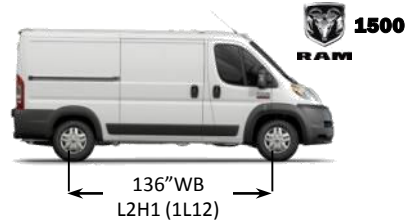

VF Model Lineup

118"

136"

159"

159" Ext

3.6L V6 24-Valve VVT (260lb-ft@280hp)

0 = Chassis Cab

1 = Cargo Van

2 = Window Van

3 = Cut Away

1 = 1500 Ram Promaster

2 = 2500 Ram Promaster

3 = 3500 Ram Promaster

VF1L11

1 = 118"WB H1	SWB Low Roof
2 = 136"WB H1	MWB Low Roof
3 = 136"WB H2	MWB High Roof
4 = 159"WB H1	LWB Low Roof
5 = 159"WB H1 (Ext)	LWB Low Roof w/Extended Body
6 = 159"WB H2	LWB High Roof
7 = 159"WB H2 (Ext)	LWB High Roof w/Extended Body