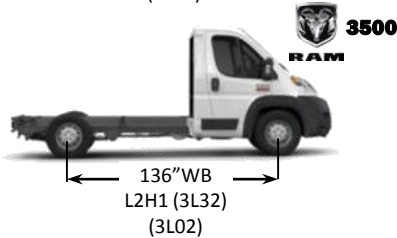

VF Model Lineup

118"

136"

159"

159" Ext

3.6L V6 24-Valve VVT (260lb-ft@280hp)

0 = Chassis Cab

1 = Cargo Van

2 = Window Van

3 = Cut Away

1 = 1500 Ram Promaster

2 = 2500 Ram Promaster

3 = 3500 Ram Promaster

VF1L11

1 = 118"WB H1	SWB Low Roof
2 = 136"WB H1	MWB Low Roof
3 = 136"WB H2	MWB High Roof
4 = 159"WB H1	LWB Low Roof
5 = 159"WB H1 (Ext)	LWB Low Roof w/Extended Body
6 = 159"WB H2	LWB High Roof
7 = 159"WB H2 (Ext)	LWB High Roof w/Extended Body