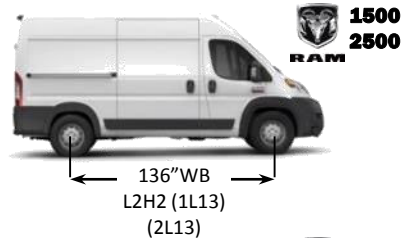

VF Model Lineup

118"

136"

159"

159" Ext

3.6L V6 24-Valve VVT (260lb-ft@280hp)

0 = Chassis Cab

1 = Cargo Van

2 = Window Van

3 = Cut Away

1 = 1500 Ram Promaster

2 = 2500 Ram Promaster

3 = 3500 Ram Promaster

VF1L11

1 = 118"WB H1	SWB Low Roof
2 = 136"WB H1	MWB Low Roof
3 = 136"WB H2	MWB High Roof
4 = 159"WB H1	LWB Low Roof
5 = 159"WB H1 (Ext)	LWB Low Roof w/Extended Body
6 = 159"WB H2	LWB High Roof
7 = 159"WB H2 (Ext)	LWB High Roof w/Extended Body